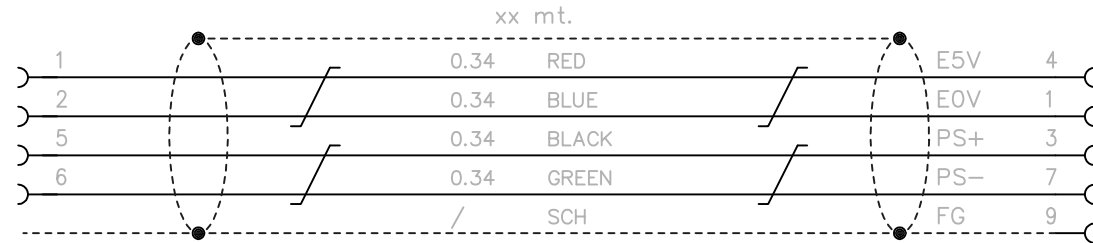

STRAIGHT CONNECTOR

Title	Part Number	Manufacturer
Connector	55100-0670	Molex
Connector	JN2DS10SL1-R	J.A.E.
Connector pin	JN1-22-22S-PKG100	

SHIELD TO CONNECTOR BODY

CABLE - [2 x 2 x 0.34] - PU - GREEN

CODE	DESCRIPTION	REVISION	Operator:
1-000-007-2-019	MFECA0xx0GTD	1	L. Regruto
		DATE	Approved by:
		04/10/2011	