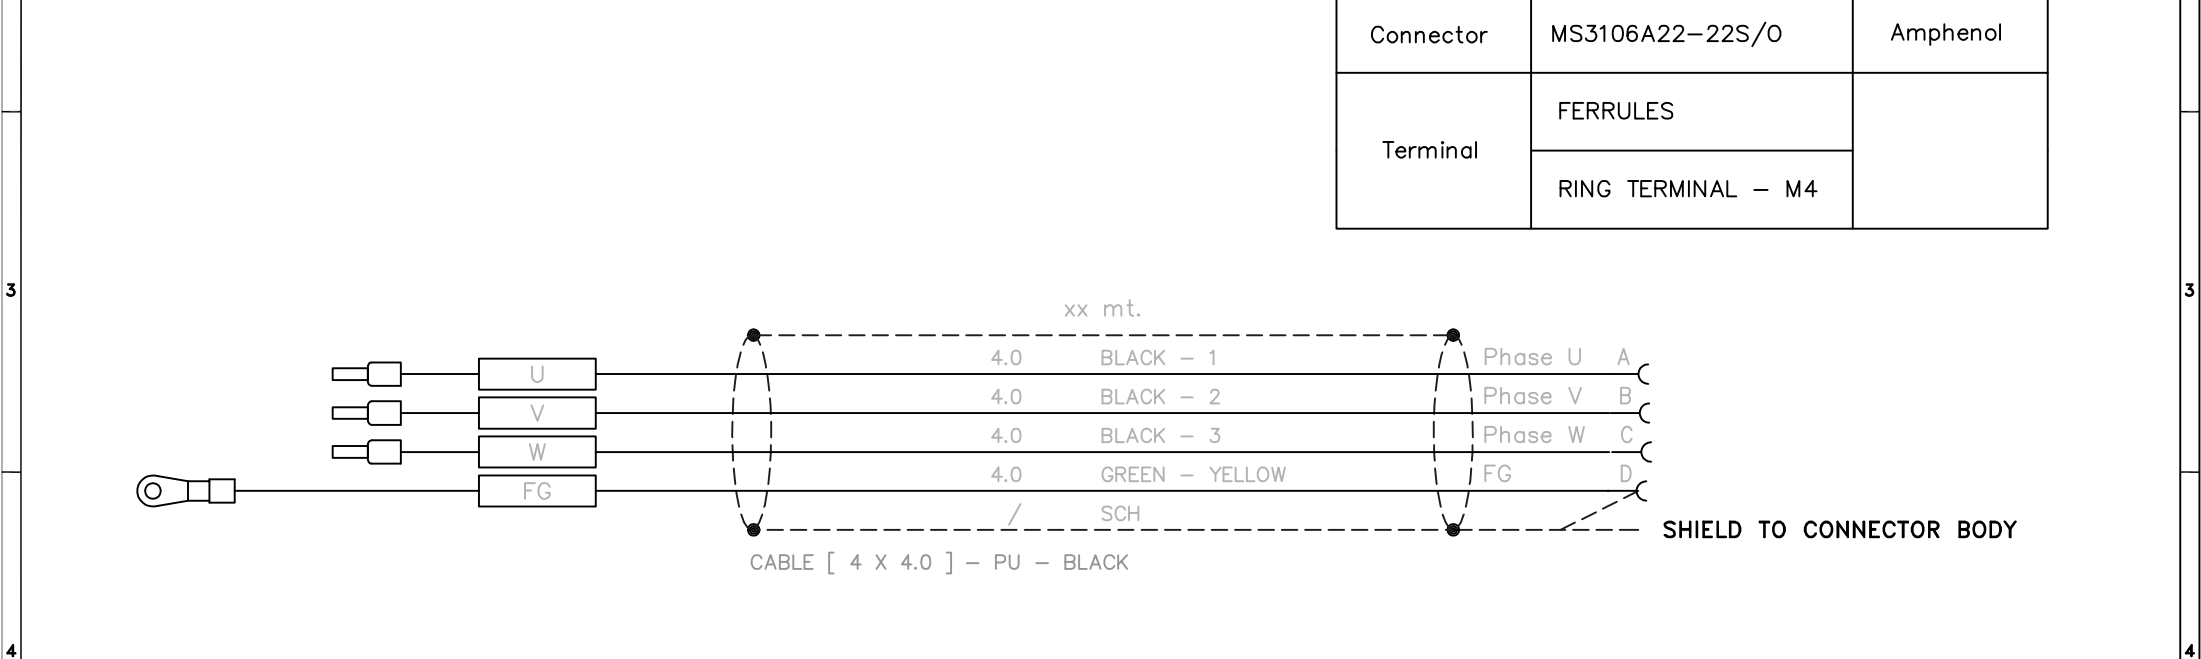

STRAIGHT CONNECTOR

Title	Part Number	Manufacturer
Connector	MS3106A22-22S/O	Amphenol
Terminal	FERRULES	
	RING TERMINAL - M4	

CODE	DESCRIPTION	REVISION	Operator:
1-000-007-2-015	MFMCA0xx2GCT	1	L. Regruto
		DATE	Approved by:
		04/10/2011	