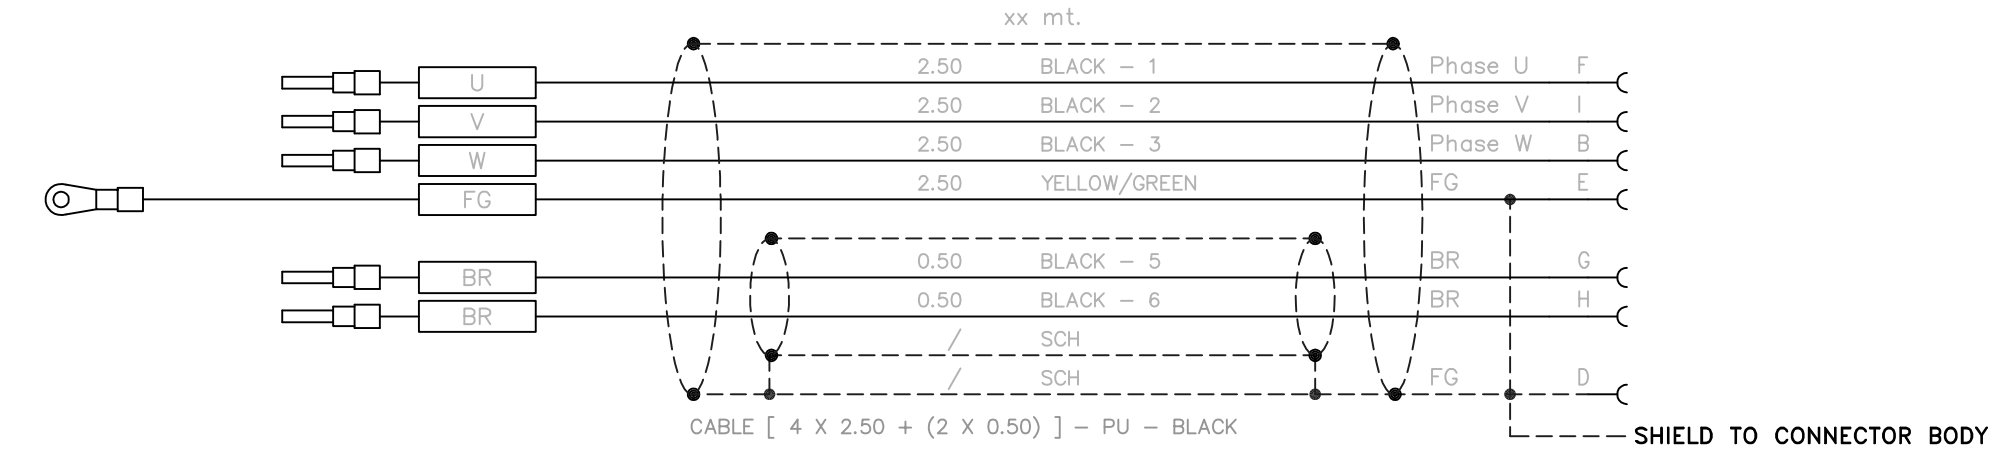

STRAIGHT CONNECTOR

Title	Part Number	Manufacturer
Connector	MS3106A20-18S/O	Amphenol
Terminal	FERRULES	
	RING TERMINAL - M4	

CODE	DESCRIPTION	REVISION	Operator :
1-000-007-2-016	MFMCA0xx2HCD	1	L. Regruto
		DATA	Approved by:
		04/10/2011	