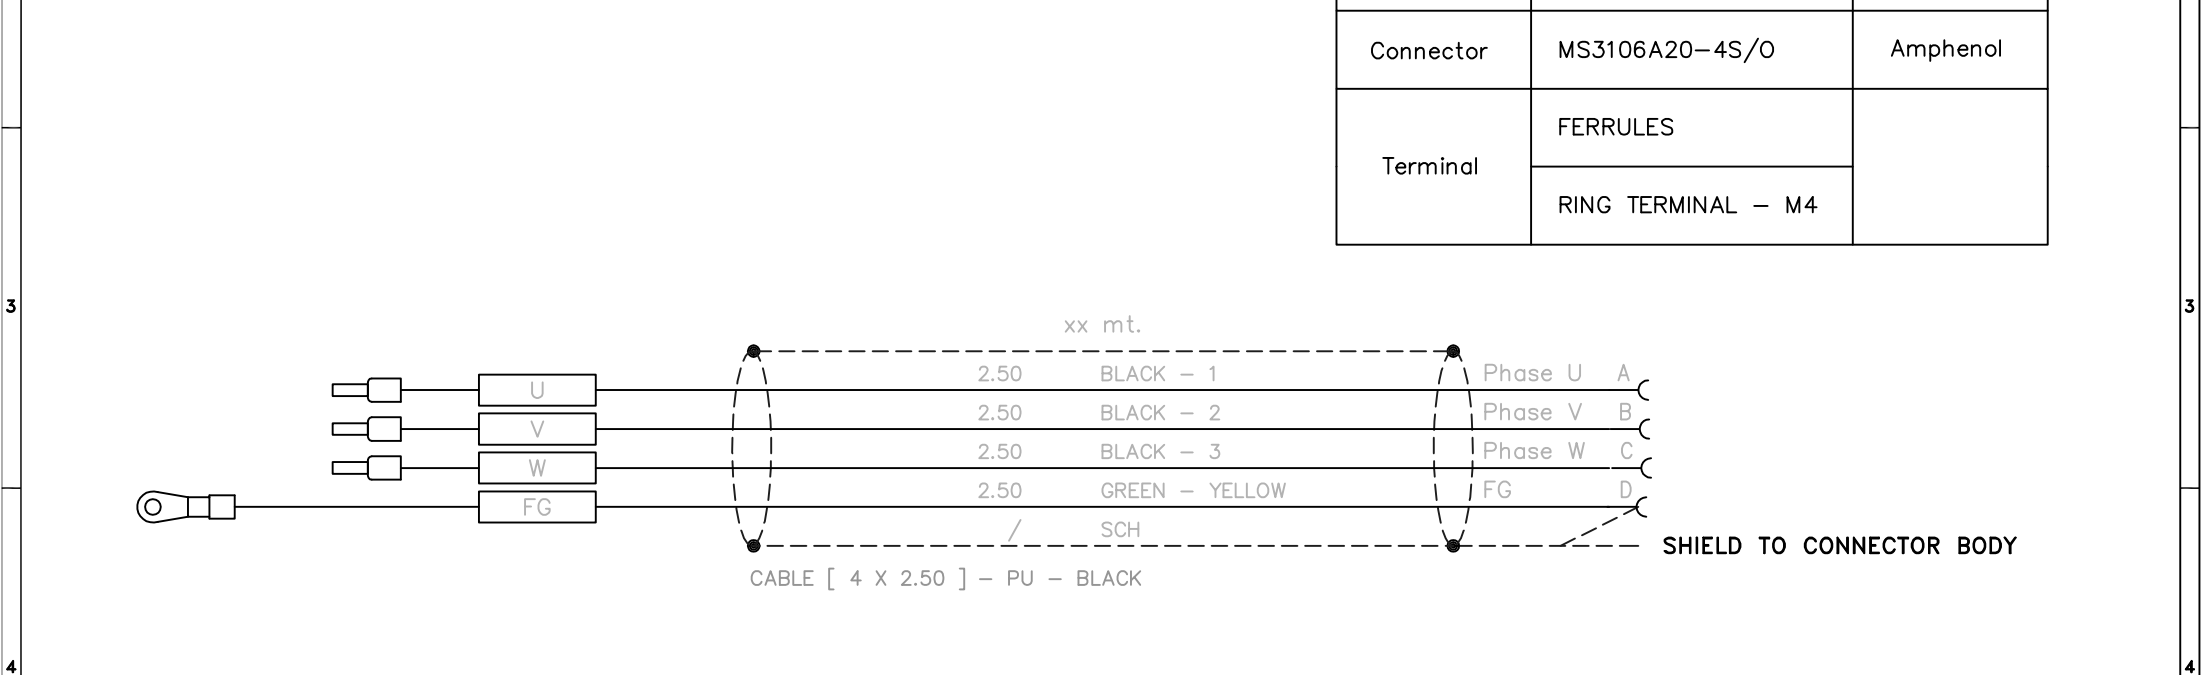

Title	Part Number	Manufacturer
Connector	MS3106A20-4S/O	Amphenol
Terminal	FERRULES	
	RING TERMINAL - M4	

CODE	DESCRIPTION	REVISION	Operator:
1-000-007-2-013	MFMCD0xx2GCD	1	L. Regruto
		DATE	Approved by:
		04/10/2011	