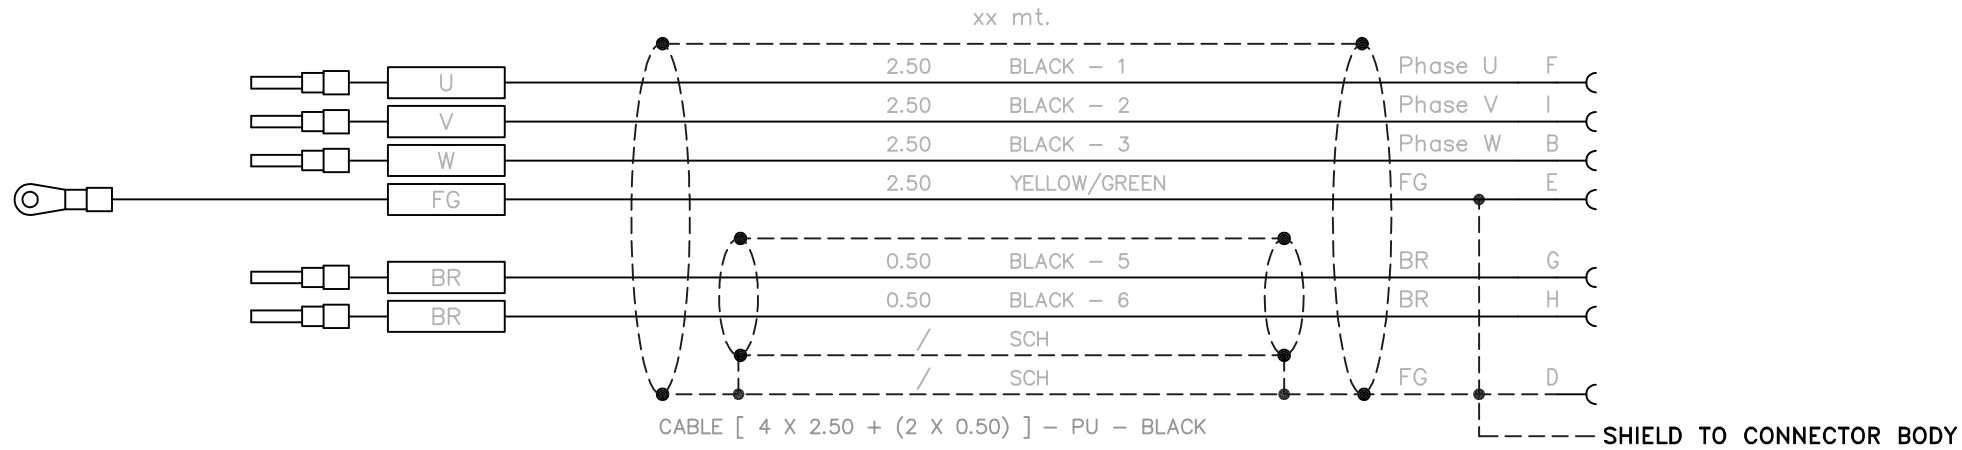

Title	Part Number	Manufacturer
Connector	MS3106A24-11S/O	Amphenol
Terminal	FERRULES	
	RING TERMINAL - M4	

CODE	DESCRIPTION	REVISION	Operator :
1-000-007-2-017	MFMCE0xx2HCD	1	L. Regruto
		DATA	Approved by:
		20/10/2011	