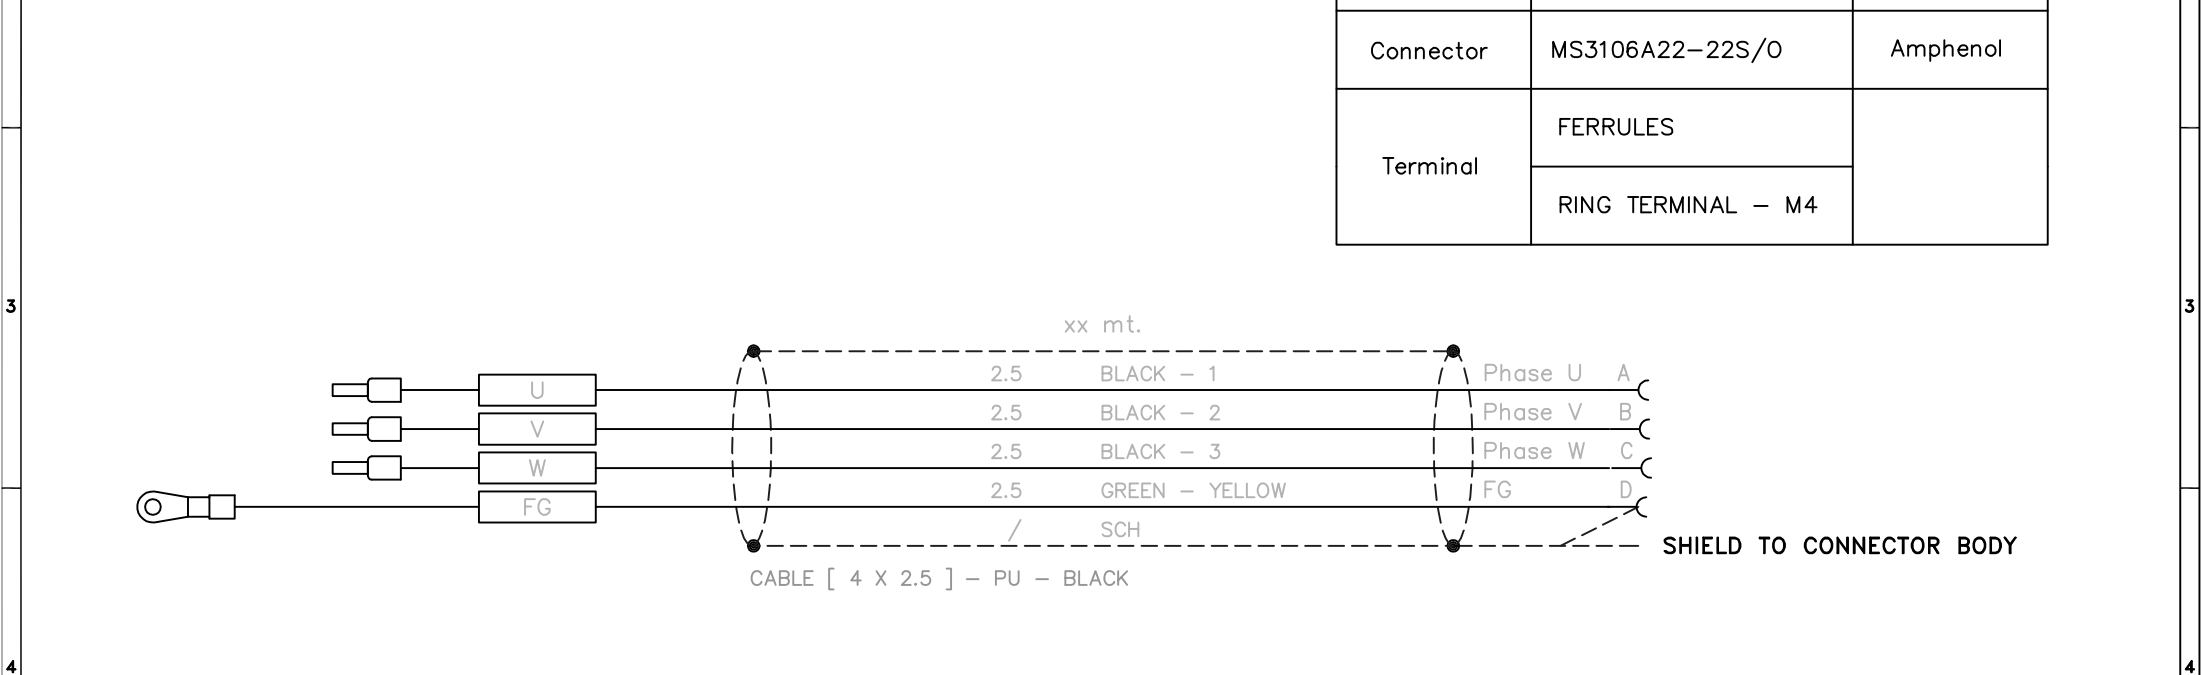

Title	Part Number	Manufacturer
Connector	MS3106A22-22S/O	Amphenol
Terminal	FERRULES	
	RING TERMINAL - M4	

CODE	DESCRIPTION	REVISION	Operator:
1-000-007-2-014	MFMCE0xx2GCD	2	L. Regruto
		DATE	Approved by:
		18/02/2012	