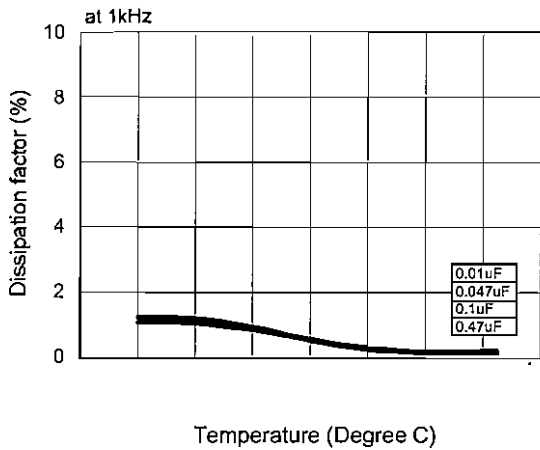

Panasonic

ECQE(T) Type 125VAC Series (Metallized Polyester Film)

Electrical Characteristics <Typical Data>

Temperature Characteristics

Frequency Characteristics

ECQE(T) Type 250VAC Series (Metallized Polyester Film)

Erectrical Characteristics <Typical Data>

Temperature Characteristics

Frequency Characteristics