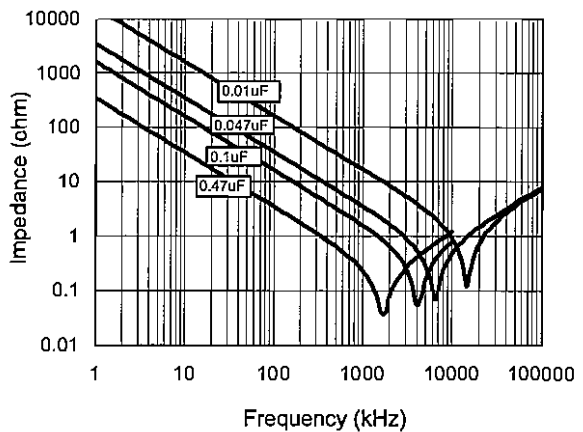

Panasonic

ECQE(T) Type 125VAC Series (Metallized Polyester Film)

Electrical Characteristics <Typical Data>

Temperature Characteristics

Frequency Characteristics

ECQE(T) Type 250VAC Series (Metallized Polyester Film)

Erectrical Characteristics <Typical Data>

Temperature Characteristics

Frequency Characteristics