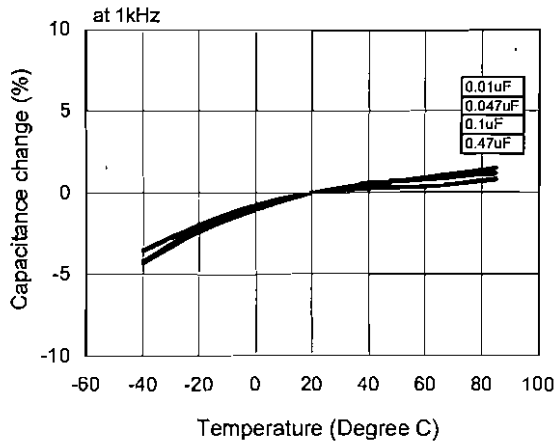

Panasonic

ECQE(T) Type 125VAC Series (Metallized Polyester Film)

Electrical Characteristics <Typical Data>

Temperature Characteristics

Frequency Characteristics

ECQE(T) Type 250VAC Series (Metallized Polyester Film)

Erectrical Characteristics <Typical Data>

Temperature Characteristics

Frequency Characteristics