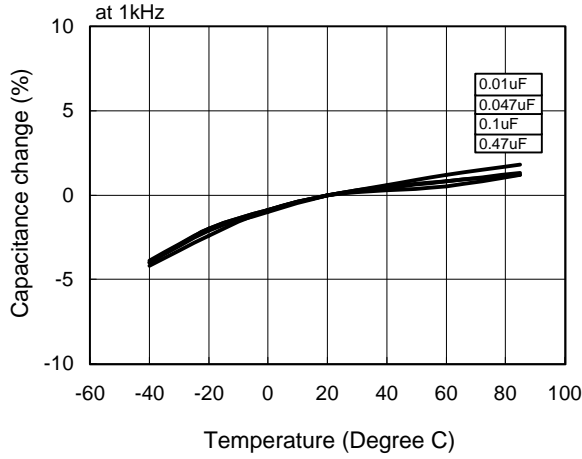

Panasonic

ECQE(T) Type 125VAC Series (Metallized Polyester Film)

Electrical Characteristics <Typical Data>

Temperature Characteristics

Frequency Characteristics

ECQE(T) Type 250VAC Series (Metallized Polyester Film)

Erectrical Characteristics <Typical Data>

Temperature Characteristics

Frequency Characteristics