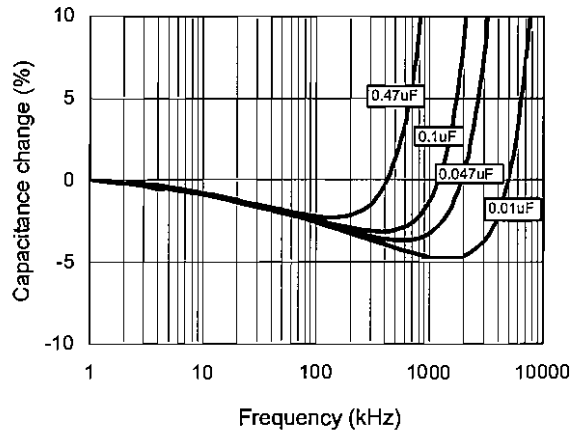

Panasonic

ECQE(T) Type 125VAC Series (Metallized Polyester Film)

Electrical Characteristics <Typical Data>

Temperature Characteristics

Frequency Characteristics

ECQE(T) Type 250VAC Series (Metallized Polyester Film)

Erectrical Characteristics <Typical Data>

Temperature Characteristics

Frequency Characteristics