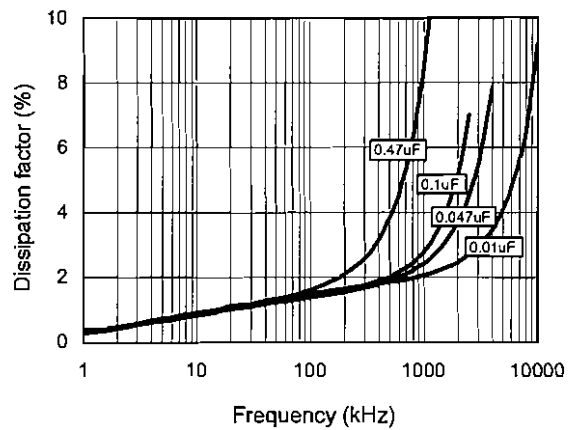

Panasonic

ECQE(T) Type 125VAC Series (Metallized Polyester Film)

Electrical Characteristics <Typical Data>

Temperature Characteristics

Frequency Characteristics

ECQE(T) Type 250VAC Series (Metallized Polyester Film)

Erectrical Characteristics <Typical Data>

Temperature Characteristics

Frequency Characteristics