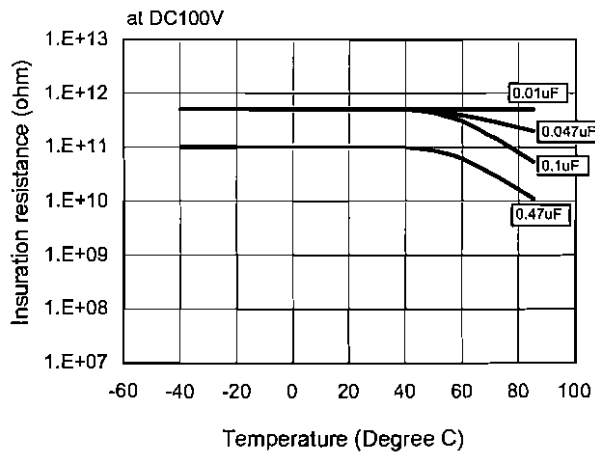

Panasonic

ECQE(T) Type 125VAC Series (Metallized Polyester Film)

Electrical Characteristics <Typical Data>

Temperature Characteristics

Frequency Characteristics

ECQE(T) Type 250VAC Series (Metallized Polyester Film)

Erectrical Characteristics <Typical Data>

Temperature Characteristics

Frequency Characteristics